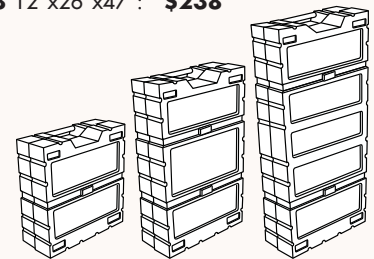

ST-12M with wheels
 12X26X48 **\$268**

ST-JRUPS
 6x20x38 **\$165**
 or
ST-UPS
 6x22x48 **\$175**

SS-3343
 34x30x12 **\$248**

Telescoping Shipping Cases

Lightweight, compact shipping cases telescope to accommodate your material. Designed to nest together. Can be shipped stacked if needed:

GPC-24 12"x26"x23": **\$195**

GPC-36 12"x26"x35": **\$215**

GPC-48 12"x26"x47": **\$238**

GPC-24 **GPC-36** **GPC-48**

Tote Bags

Soft-sided, lightweight bags with shoulder straps may be the answer when items are to be carried by individuals instead of commercial carriers.