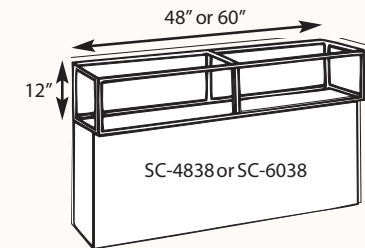

## Counter Models

Portable and lightweight, these showcases fold or break down for easy shipping and setup. Copy or logo can be added to face of showcase and tables.

**SC-04818**  
with door option

Item#	Description	Price
<b>SC-4838</b>	Showcase, sliding door access 48"W x 20"D x 38"H (12"H showcase area)	<b>\$1850</b>
<b>SC-6038</b>	Showcase, slide door access 60"W x 20"D x 38"H (12"H showcase area)	<b>\$1940</b>
<b>SC-4818</b>	48"W x 20"D x 38"H (18"H showcase area)	<b>\$1980</b>
<b>SC-6018</b>	60"W x 20"D x 38"H (18"H showcase area)	<b>\$1990</b>
<b>SC-4816</b>	Rectangular base showcase, showcase is slightly larger than base 48"W x 20"D x 42"H (16"H showcase area)	<b>\$1870</b>
<b>SC-04818</b>	Oval showcase 48"W x 24"D x 40"H (18"H showcase area)	<b>\$1990</b>
<b>SCL-A</b>	Case light assembly for above	<b>\$283</b>
<b>SC-D</b>	Locking door for base of unit	<b>\$145</b>
<b>SC-SSC-6</b>	Internal shelf (optional w/door)	<b>\$95</b>

## Freestanding Models

These showcases may be made in any size, yet remain lightweight. Breaks down and packs into a compact unit for transport.

Item #	Description	Price
<b>EU-1818</b>	Square Showcase. 18"x18"x78"H. With open sides and Four Shelves. Black frame. Color fabric base.	<b>\$1,780</b>
<b>EU-1818P</b>	Plex Face Panels to enclose EU-1818. 18"x46". Set of four.	<b>\$327</b>
<b>EU-2323</b>	Square Showcase. 23"x23"x78"H. Same features as EU-1818.	<b>\$1,890</b>
<b>EU-2323P</b>	Plex Face Panels to enclose EU-2323. 23"x46". Set of four.	<b>\$355</b>
<b>EU-24HX</b>	Hexagonal Showcase. Six 18" sides. 36"Wx78"H. Three Shelves. Color fabric base.	<b>\$2,860</b>
<b>EU-24HP</b>	Plex Face Panels to enclose EU-24HX. Set of six.	<b>\$495</b>
<b>EU-L60</b>	Top Light Fixture; Eyeball down light	<b>\$140</b>
<b>EU-BLH</b>	Backlighted Header Graphic with lighting Up to 4 or 6	<b>\$80</b> <i>per graphic</i>