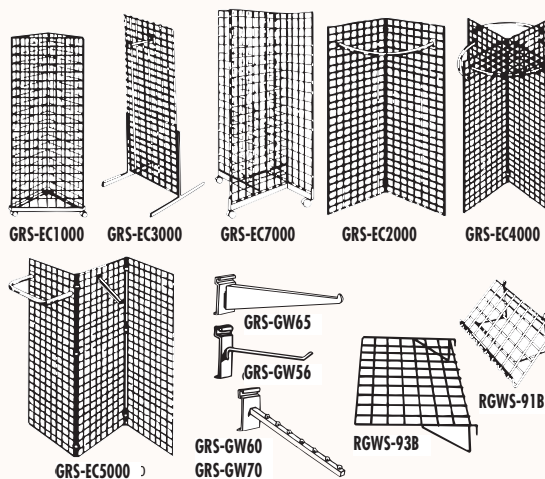

### Wire Grid (Panels only)

Item #	Size	Price
<b>GRH-BG-15</b>	1"Wx5"H	<b>\$39</b>
<b>GRH-BG-24</b>	2"Wx4"H	<b>\$53</b>
<b>GRH-BG-25</b>	2"Wx5"H	<b>\$63</b>
<b>GRH-BG-26</b>	2"Wx6"H	<b>\$69</b>
<b>GRH-BG-27</b>	2"Wx7"H	<b>\$80</b>
<b>GRH-BG-28</b>	2"Wx8"H	<b>\$94</b>

### Wire Grid Options

<b>GRH-BLK-JC</b>	Frame Connectors Order 2 per frame-to-frame connector	<b>\$2.20</b> ea.
<b>GRH-GL-24B</b>	Leg Set, black To make Wire Grid free standing	<b>\$50</b> /set

### Wire Grid Accessories

Item #	Description	Price
<b>RGWS-93B</b>	Straight Shelf. 15"Dx24"W, with Lip.	<b>\$52</b>
<b>RGWS-91B</b>	Slant Shelf. 15"Dx24"W.	<b>\$51</b>
<b>GRS-GW70</b>	Waterfall. 7 Balls.	<b>\$11</b>
<b>GRS-GW60</b>	Face Out, Straight.	<b>\$10</b>
<b>GRS-GW65</b>	Shelf Bracket, 12".	<b>\$9</b>
<b>GRS-GW56</b>	Utility Hook, 6".	<b>\$4</b>
<b>GRS-GW59</b>	Utility Hook, 10".	<b>\$5</b>
<b>GRS-GW61</b>	Utility Hook, 12".	<b>\$6</b>
<b>GRS-GW97</b>	"U" Hang Rail.	<b>\$40</b>
<b>EG-35</b>	Wire grid display light, 50 watt	<b>\$142</b>

### Wire Grid Panel Sets

Item #	Description	Price
<b>GRS-EC 3000</b>	24"Wx72"H. Free Standing with feet.	<b>\$105</b>
<b>GRS-EC 2000</b>	24"Wx72"H. Corner Unit.	<b>\$154</b>
<b>GRS-EC 7000</b>	Four Way Mobile Base Unit.	<b>\$352</b>
<b>GRS-EC 1000</b>	Triangle. Mobile Base Unit.	<b>\$303</b>
<b>GRS-EC 5000</b>	24"D, 48"W, 72"H. "Z" Unit.	<b>\$215</b>
<b>GRS-EC 4000</b>	49"D, 49"W, 60"H. Four Way Circle (available in chrome, white, or black)	<b>\$297</b>