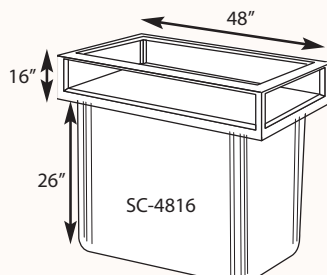

## Counter Models

Portable and lightweight, these showcases fold or break down for easy shipping and setup. Copy or logo can be added to face of showcase and tables.

**SC-04818**  
with door option

Item#	Description	Price
<b>SC-4838</b>	Showcase, sliding door access 48"W x 20"D x 38"H (12"H showcase area)	<b>\$1850</b>
<b>SC-6038</b>	Showcase, slide door access 60"W x 20"D x 38"H (12"H showcase area)	<b>\$1940</b>
<b>SC-4818</b>	48"W x 20"D x 38"H (18"H showcase area)	<b>\$1980</b>
<b>SC-6018</b>	60"W x 20"D x 38"H (18"H showcase area)	<b>\$1990</b>
<b>SC-4816</b>	Rectangular base showcase, showcase is slightly larger than base 48"W x 20"D x 42"H (16"H showcase area)	<b>\$1870</b>
<b>SC-04818</b>	Oval showcase 48"W x 24"D x 40"H (18"H showcase area)	<b>\$1990</b>
<b>SCL-A</b>	Case light assembly for above	<b>\$283</b>
<b>SC-D</b>	Locking door for base of unit	<b>\$145</b>
<b>SC-SSC-6</b>	Internal shelf (optional w/door)	<b>\$95</b>

## Freestanding Models

These showcases may be made in any size, yet remain lightweight. Breaks down and packs into a compact unit for transport.

Item #	Description	Price
<b>EU-1818</b>	Square Showcase. 18"x18"x78"H. With open sides and Four Shelves. Black frame. Color fabric base.	<b>\$1,780</b>
<b>EU-1818P</b>	Plex Face Panels to enclose EU-1818. 18"x46". Set of four.	<b>\$327</b>
<b>EU-2323</b>	Square Showcase. 23"x23"x78"H. Same features as EU-1818.	<b>\$1,890</b>
<b>EU-2323P</b>	Plex Face Panels to enclose EU-2323. 23"x46". Set of four.	<b>\$355</b>
<b>EU-24HX</b>	Hexagonal Showcase. Six 18" sides. 36"Wx78"H. Three Shelves. Color fabric base.	<b>\$2,860</b>
<b>EU-24HP</b>	Plex Face Panels to enclose EU-24HX. Set of six.	<b>\$495</b>
<b>EU-L60</b>	Top Light Fixture; Eyeball down light	<b>\$140</b>
<b>EU-BLH</b>	Backlighted Header Graphic with lighting Up to 4 or 6	<b>\$80</b> <i>per graphic</i>