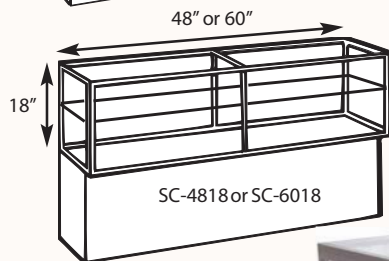

Portable Showcase Displays

Counter Models