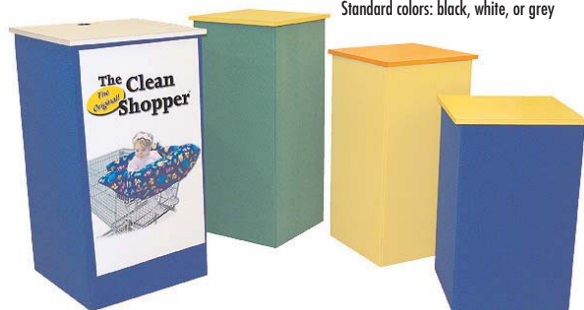

Custom Sizes Available

Kidney Pedestals require two shipping cases

* Items marked with an asterisk will not pack in optional ST-12M cases.

Rectangular and Square Shapes

Models shown with laminate top upgrade. Standard colors: black, white, or grey