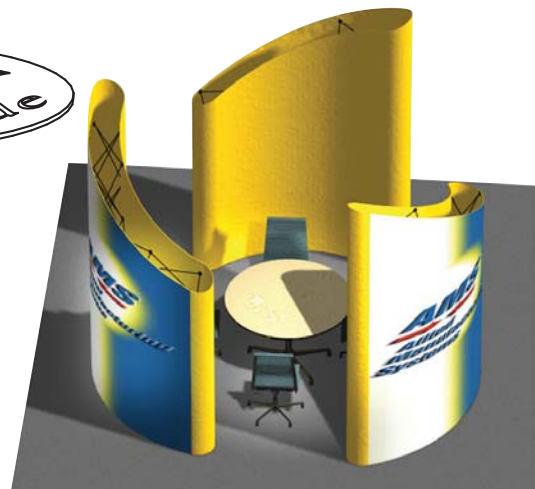

Sturdy construction utilizes hinges and snap connectors for ease of assembly.

Extra wide vendor stand w/rounded header & graphics as shown **\$1985** +shipping case

Portable Conference Table

Breaks down for easy transport. Reference diagrams, charts, maps, logos, or photos can be subsurface applied to the top of any pedestal or table.

Item #	Description	Price
CT-3030	Round table, fold down, 30" top	\$585
CT-3630	Round table, fold down, 36" top	\$590
CT-4430	Round table, fold down, 44" top	\$595
CT-G	Graphics for table top	\$270

Specify Bar Height or Standard. See seating on page 113.