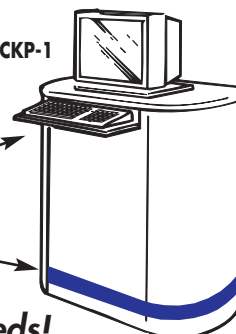

Create a pedestal that meets your needs!