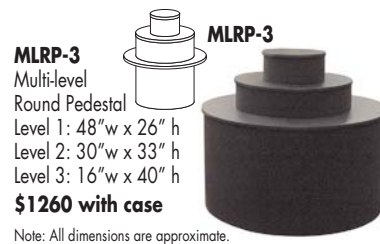

Item#	Top Size/ Height	Price	Item#	Top Size/ Height	Price
R2424	24"x24" / 24"	\$425	R3636*	36"x36" / 32"	\$480
R2432	24"x24" / 32"	\$425	R4036*	36"x36" / 40"	\$485
R2440	24"x24" / 40"	\$430	R4832	24"x48" / 32"	\$490
R3624	24"x36" / 24"	\$435	R4840	24"x48" / 40"	\$495
R3632	24"x36" / 32"	\$440	R4048*	48"x48" / 40"	\$580
R3640	24"x36" / 40"	\$445	R4060*	48"x60" / 40"	\$698

Custom Sizes Available

* Items marked with an asterisk will not pack in optional ST-12M cases.

Round Pedestals

Item#	Top/Height	Price	Item#	Top/Height	Price
RS2424	24" / 24"	\$425	RS3032*	30" / 32"	\$445
RS2432	24" / 32"	\$430	RS3040*	30" / 40"	\$460
RS2440	24" / 40"	\$435	RS3632*	36" / 32"	\$560
RS3024*	30" / 24"	\$440	RS3640*	36" / 40"	\$580

Custom Sizes Available

* Items marked with an asterisk will not pack in optional ST-12M cases.

MLRP-3
Multi-level Round Pedestal
Level 1: 48"w x 26" h
Level 2: 30"w x 33" h
Level 3: 16"w x 40" h
\$1260 with case