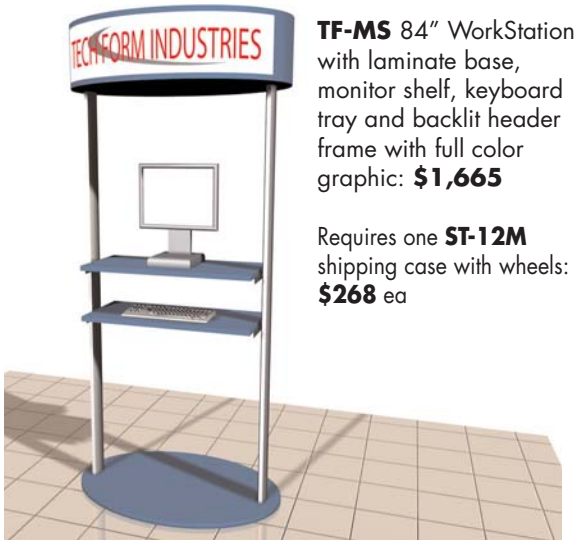

Recommended option: one **ST-12M** shipping case with wheels **\$268** ea.

Portable Computer Stations

M-PCS Aluminum frame with velcro receptive fabric panels, header frame, keyboard shelf, and monitor shelf (25" w x 77" h): **\$725**

Header Graphic (23" w x 14" h): **\$85** ea.

Recommended option: one **ST-12M** shipping case with wheels **\$268** ea.

Portable Workstations

M-KS: Portable workstation with monitor mount and locking storage door on base. **\$1,585**

Graphic panels for front of base counter and for curved panel behind monitor **\$95** ea.

Recommended option: one **ST-12M** shipping case with wheels **\$268** ea.

TF-MS 84" WorkStation with laminate base, monitor shelf, keyboard tray and backlit header frame with full color graphic: **\$1,665**

Requires one **ST-12M** shipping case with wheels: **\$268** ea

To incorporate a monitor into our literature stands or merchandising displays, call for pricing.

PSD-EB72C Dual Pole EB Series Stand Available as either a static stand or a mobile display cart, the EB Series gives you the best of both worlds. This stand features an elegant, dark grey base with elliptical curves and polished chrome poles. Route cables inside the poles. 72" high: **\$1,148**