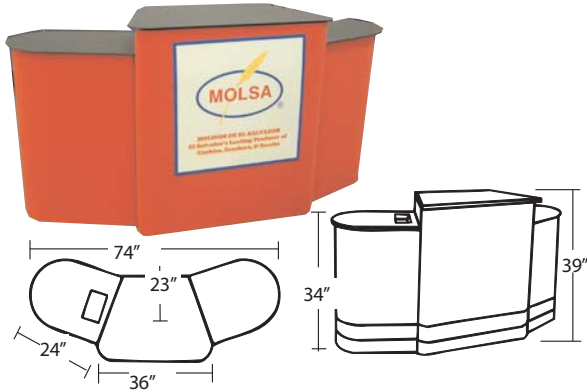

(Backside will be open unless door is added)

Grommet Hole in pedestal top for cords: **PDM-GH \$15**

Pedestal Shelf: **PDM-SH \$90**

Laminate Top Upgrade: **PDM-LT \$165**

Computer Keyboard Pedestal: **CKP-1** add \$275 to price of pedestal.

Stripe Inlay (add color to your pedestal with a stripe inlay):

PDM-STR \$145

CKP-1

Create a pedestal that meets your needs!

Pedestals, Kiosks, and Workstations

Three-part Pedestal

3-Part Pedestal. Pedestals can be used separately: **TTP-3 \$995**
Requires two **ST-12M** packing cases. **\$268 each**

Simple Sampler Economy Pedestal

SS-EPED Simple, knock down plastic pedestal for sampling station, demo station, or temporary event. White plastic fold up counter with header board, aluminum header poles, and canvas tote bag **\$215**

Full color graphic wrap for base of counter (front and sides) **\$195**

Full color header graphic **\$95**

Canvas tote bag with shoulder straps included in Simple Sampler price.

Vendor InstantPromo/Sampling Station